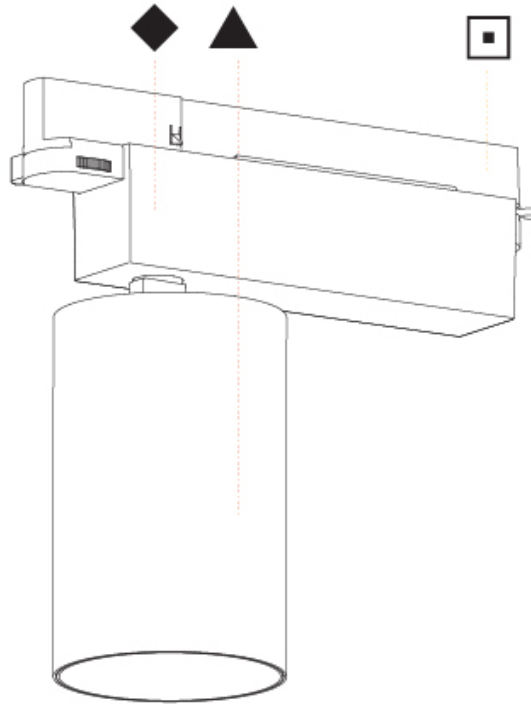

CENTRIQ 95 TRACK

A3T013-

PROJECT

TYPE

SPECIFIER

QUANTITY

DATE